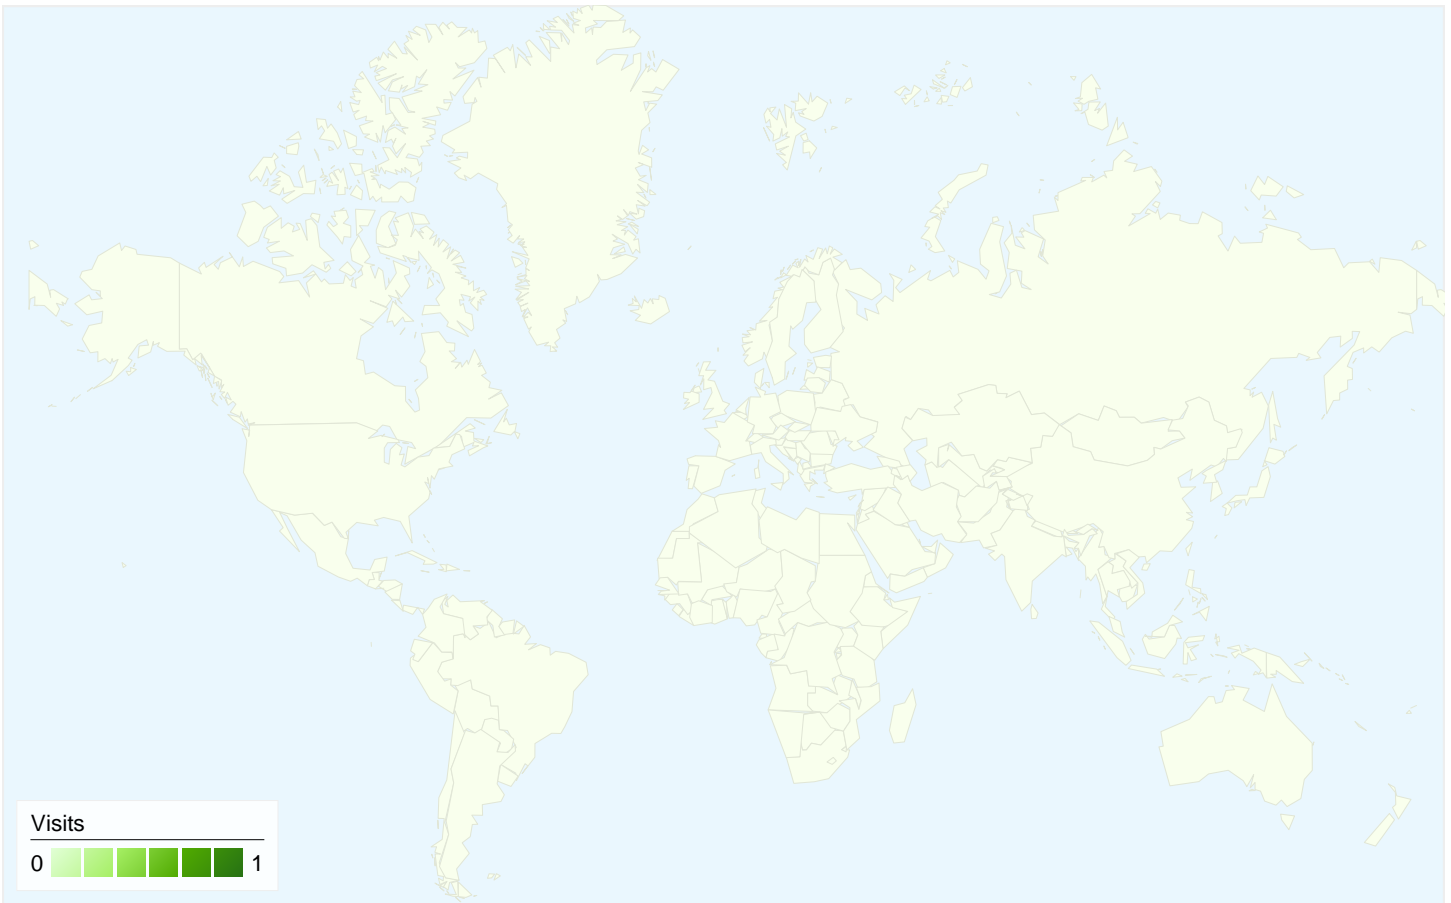

All traffic sources sent a total of 0 visits

0.00% Direct Traffic

0.00% Referring Sites

0.00% Search Engines

Top Traffic Sources

Sources	Visits	% visits
There is no data for this view.		

Keywords	Visits	% visits
There is no data for this view.		

0 visits came from 0 countries/territories

Site Usage

Visits 0 % of Site Total: 0.00%	Pages/Visit 0.00 Site Avg: 0.00 (0.00%)	Avg. Time on Site 00:00:00 Site Avg: 00:00:00 (0.00%)	% New Visits 0.00% Site Avg: 0.00% (0.00%)	Bounce Rate 0.00% Site Avg: 0.00% (0.00%)	
Country/Territory	Visits	Pages/Visit	Avg. Time on Site	% New Visits	Bounce Rate
There is no data for this view.					
1 - 0 of 0					