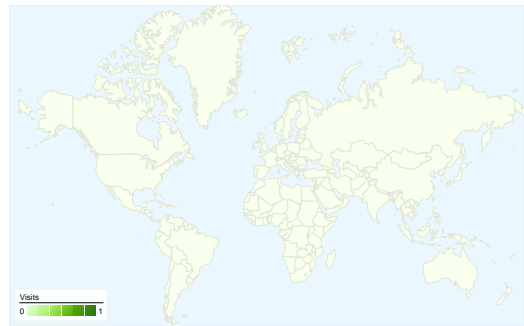

Site Usage

0 Visits

0.00% Bounce Rate

0 Pageviews

00:00:00 Avg. Time on Site

0.00 Pages/Visit

0.00% % New Visits

Visitors Overview

Visitors

0

Map Overlay

Traffic Sources Overview

Content Overview

Pages	Pageviews	% Pageviews
There is no data for this view.		

0 people visited this site

0 Visits