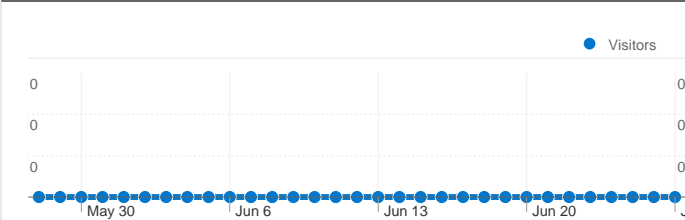

Site Usage

0 Visits

0.00% Bounce Rate

0 Pageviews

00:00:00 Avg. Time on Site

0.00 Pages/Visit

0.00% % New Visits

Visitors Overview

Visitors

0

Map Overlay

Traffic Sources Overview

Content Overview

Pages	Pageviews	% Pageviews
There is no data for this view.		

0 people visited this site

0 Visits